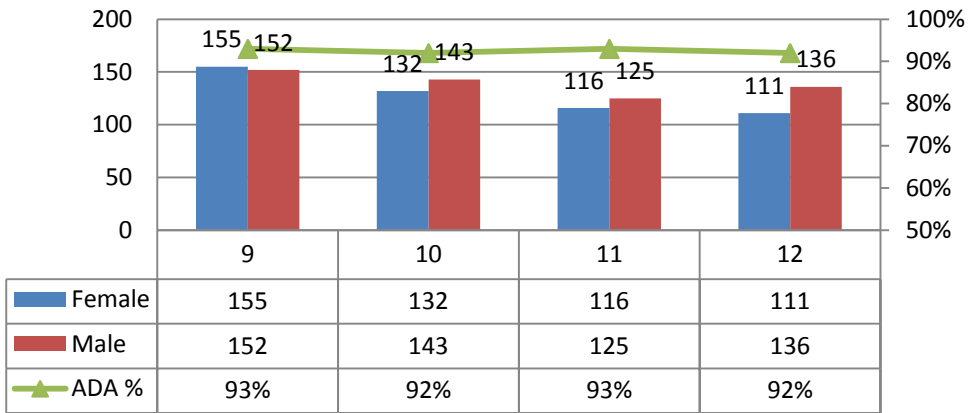

Torrington High School Enrollment
January 2011 Enrollment Count by Grade & Gender
January 2011 Average Daily Attendance Expressed As Percent