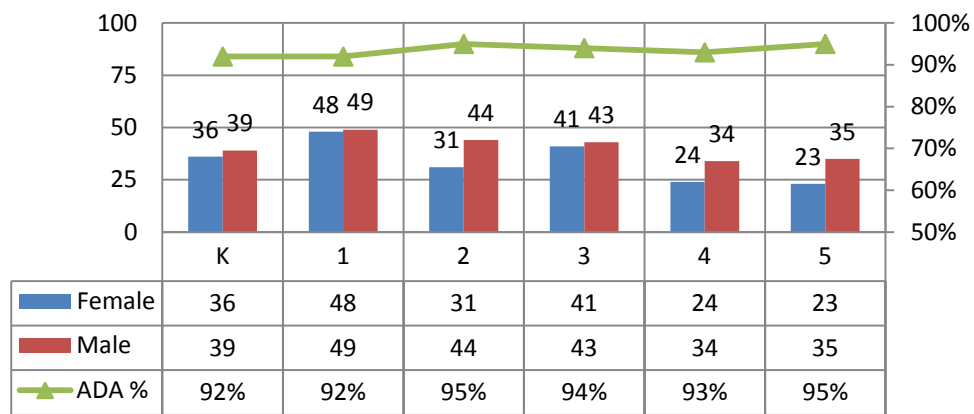

Vogel Wetmore School Enrollment
January 2011 Enrollment Count by Grade & Gender
January 2011 Average Daily Attendance Expressed As Percent