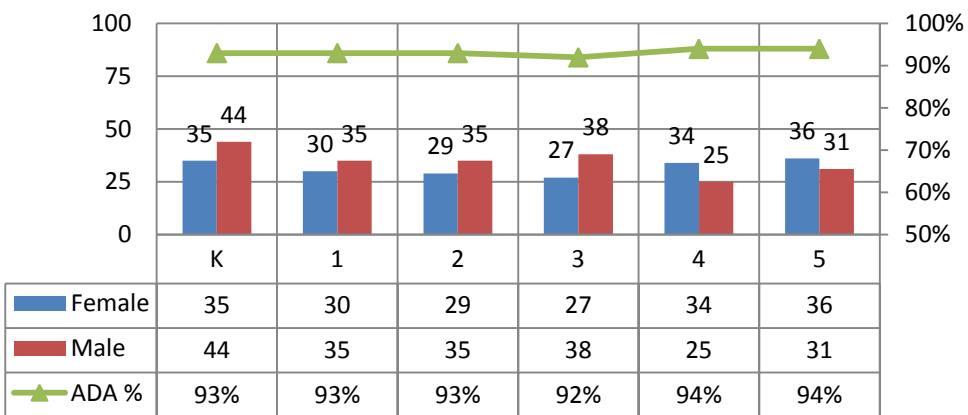

East School Enrollment
January 2011 Enrollment Count by Grade & Gender
January 2011 Average Daily Attendance Expressed As Percent

Forbes School Enrollment
January 2011 Enrollment Count by Grade & Gender
January 2011 Average Daily Attendance Expressed As Percent

Southwest School Enrollment
January 2011 Enrollment Count by Grade & Gender
January 2011 Average Daily Attendance Expressed As Percent

Torrington School Enrollment
January 2011 Enrollment Count by Grade & Gender
January 2011 Average Daily Attendance Expressed As Percent