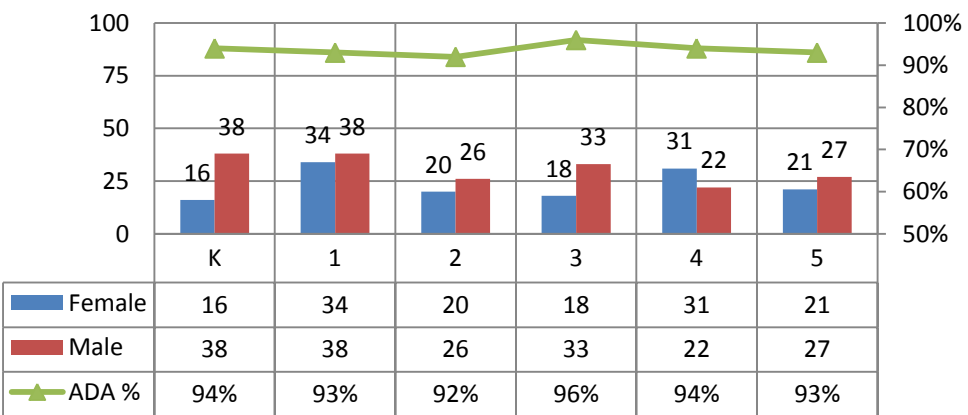

East School Enrollment
January 2011 Enrollment Count by Grade & Gender
January 2011 Average Daily Attendance Expressed As Percent

Forbes School Enrollment
January 2011 Enrollment Count by Grade & Gender
January 2011 Average Daily Attendance Expressed As Percent

Southwest School Enrollment
January 2011 Enrollment Count by Grade & Gender
January 2011 Average Daily Attendance Expressed As Percent

Torrington School Enrollment
January 2011 Enrollment Count by Grade & Gender
January 2011 Average Daily Attendance Expressed As Percent