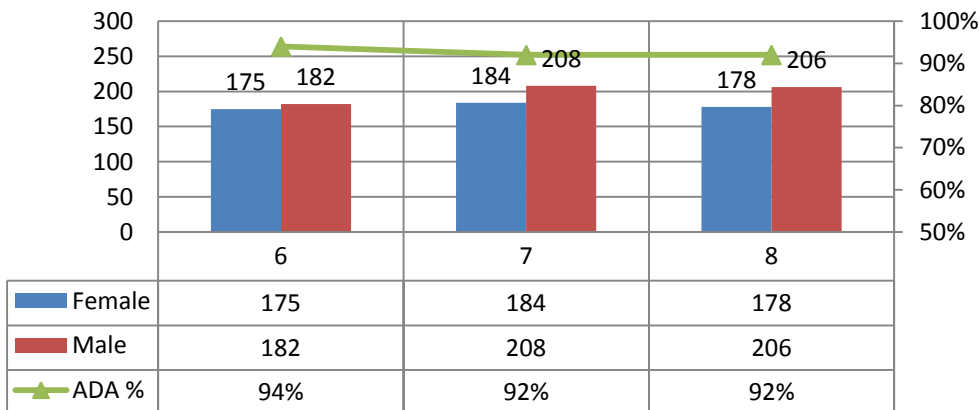

East School Enrollment
January 2011 Enrollment Count by Grade & Gender
January 2011 Average Daily Attendance Expressed As Percent

Forbes School Enrollment
January 2011 Enrollment Count by Grade & Gender
January 2011 Average Daily Attendance Expressed As Percent

Southwest School Enrollment
January 2011 Enrollment Count by Grade & Gender
January 2011 Average Daily Attendance Expressed As Percent

Torrington School Enrollment
January 2011 Enrollment Count by Grade & Gender
January 2011 Average Daily Attendance Expressed As Percent

Vogel Wetmore School Enrollment
January 2011 Enrollment Count by Grade & Gender
January 2011 Average Daily Attendance Expressed As Percent

Torrington Middle School Enrollment
January 2011 Enrollment Count by Grade & Gender
January 2011 Average Daily Attendance Expressed As Percent