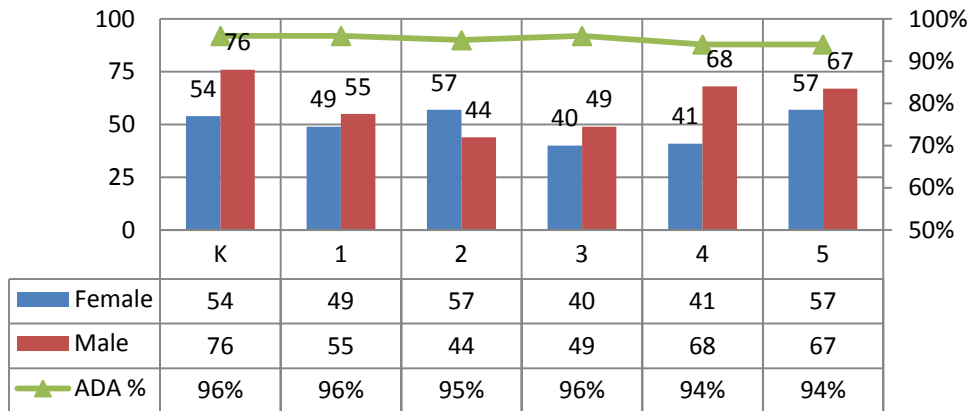

East School Enrollment
January 2011 Enrollment Count by Grade & Gender
January 2011 Average Daily Attendance Expressed As Percent

Forbes School Enrollment
January 2011 Enrollment Count by Grade & Gender
January 2011 Average Daily Attendance Expressed As Percent

Southwest School Enrollment
January 2011 Enrollment Count by Grade & Gender
January 2011 Average Daily Attendance Expressed As Percent

Torrington School Enrollment
January 2011 Enrollment Count by Grade & Gender
January 2011 Average Daily Attendance Expressed As Percent