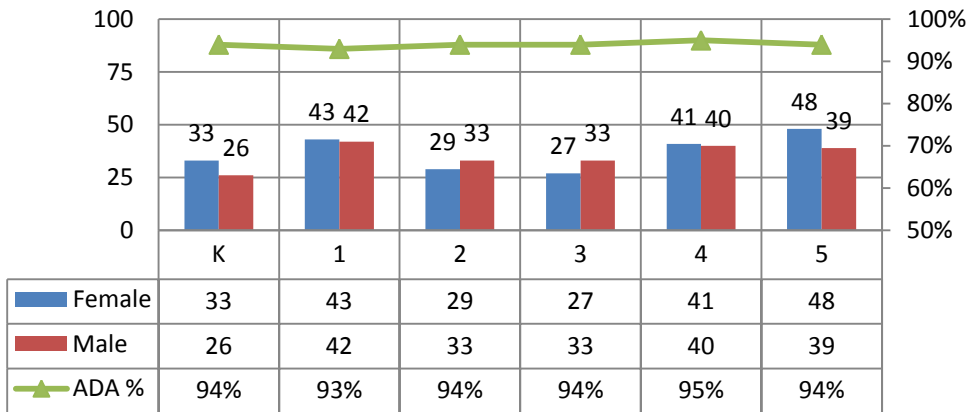

East School Enrollment
January 2011 Enrollment Count by Grade & Gender
January 2011 Average Daily Attendance Expressed As Percent

Forbes School Enrollment
January 2011 Enrollment Count by Grade & Gender
January 2011 Average Daily Attendance Expressed As Percent

Southwest School Enrollment
January 2011 Enrollment Count by Grade & Gender
January 2011 Average Daily Attendance Expressed As Percent

Torrington School Enrollment
January 2011 Enrollment Count by Grade & Gender
January 2011 Average Daily Attendance Expressed As Percent