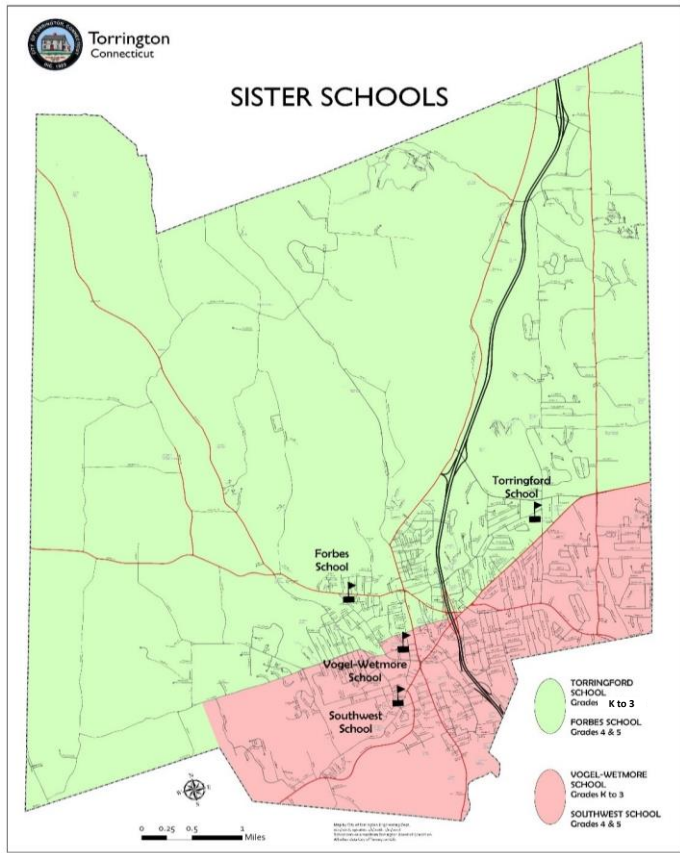

ROADS IN THE VOGEL WETMORE & SOUTHWEST SISTER SCHOOLS AREA

Vogel Wetmore Southwest Sister Schools Road List Version 4
March 27, 2018- Subject to Change

PRIVATE ROADS

EAST FARMS RD
LOOKOUT DR
MORSE PL
NICHOLAS DR
STEPHEN RD
SUNNY LN
TOGNALLI DR
VILLAGE DR
WESTOVER RD

PUBLIC ROADS