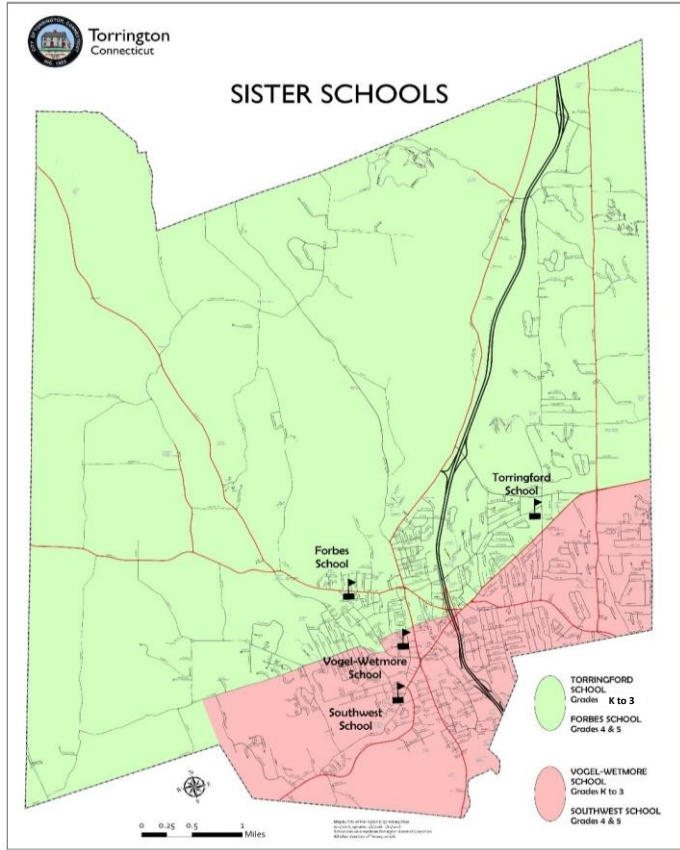

ROADS IN THE VOGEL WETMORE & SOUTHWEST SISTER SCHOOLS AREA

Vogel Wetmore Southwest Sister Schools Road List Version 4
March 27, 2018- Subject to Change

PRIVATE ROADS

EAST FARMS RD
LOOKOUT DR
MORSE PL
NICHOLAS DR
STEPHEN RD
SUNNY LN
TOGNALLI DR
VILLAGE DR
WESTOVER RD

PUBLIC ROADS